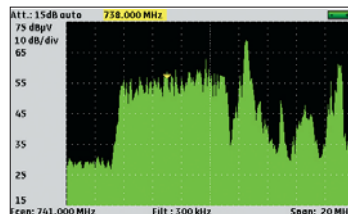

Fast spectrum analysis