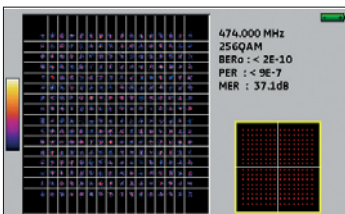

### LCD colour display with display of MPEG-2 and MPEG-4 TV programs

The 7807 offers a bright LCD TFT display for measurements results and for free-to-air TV programs (MPEG-2 and MPEG-4).

### All necessary functions available to analyse signals

The 7807 includes a spectrum analyser, display the constellation diagram in QAM.

**J.83A and J.83B**

**NEW 2010**

**SEFRAM 7807**

### USB interface

The 7807 includes two USB interfaces for updating and getting the benefit of free firmware updates. They can be used to transfer data to a computer to create reports when you measurements campaigns are done.